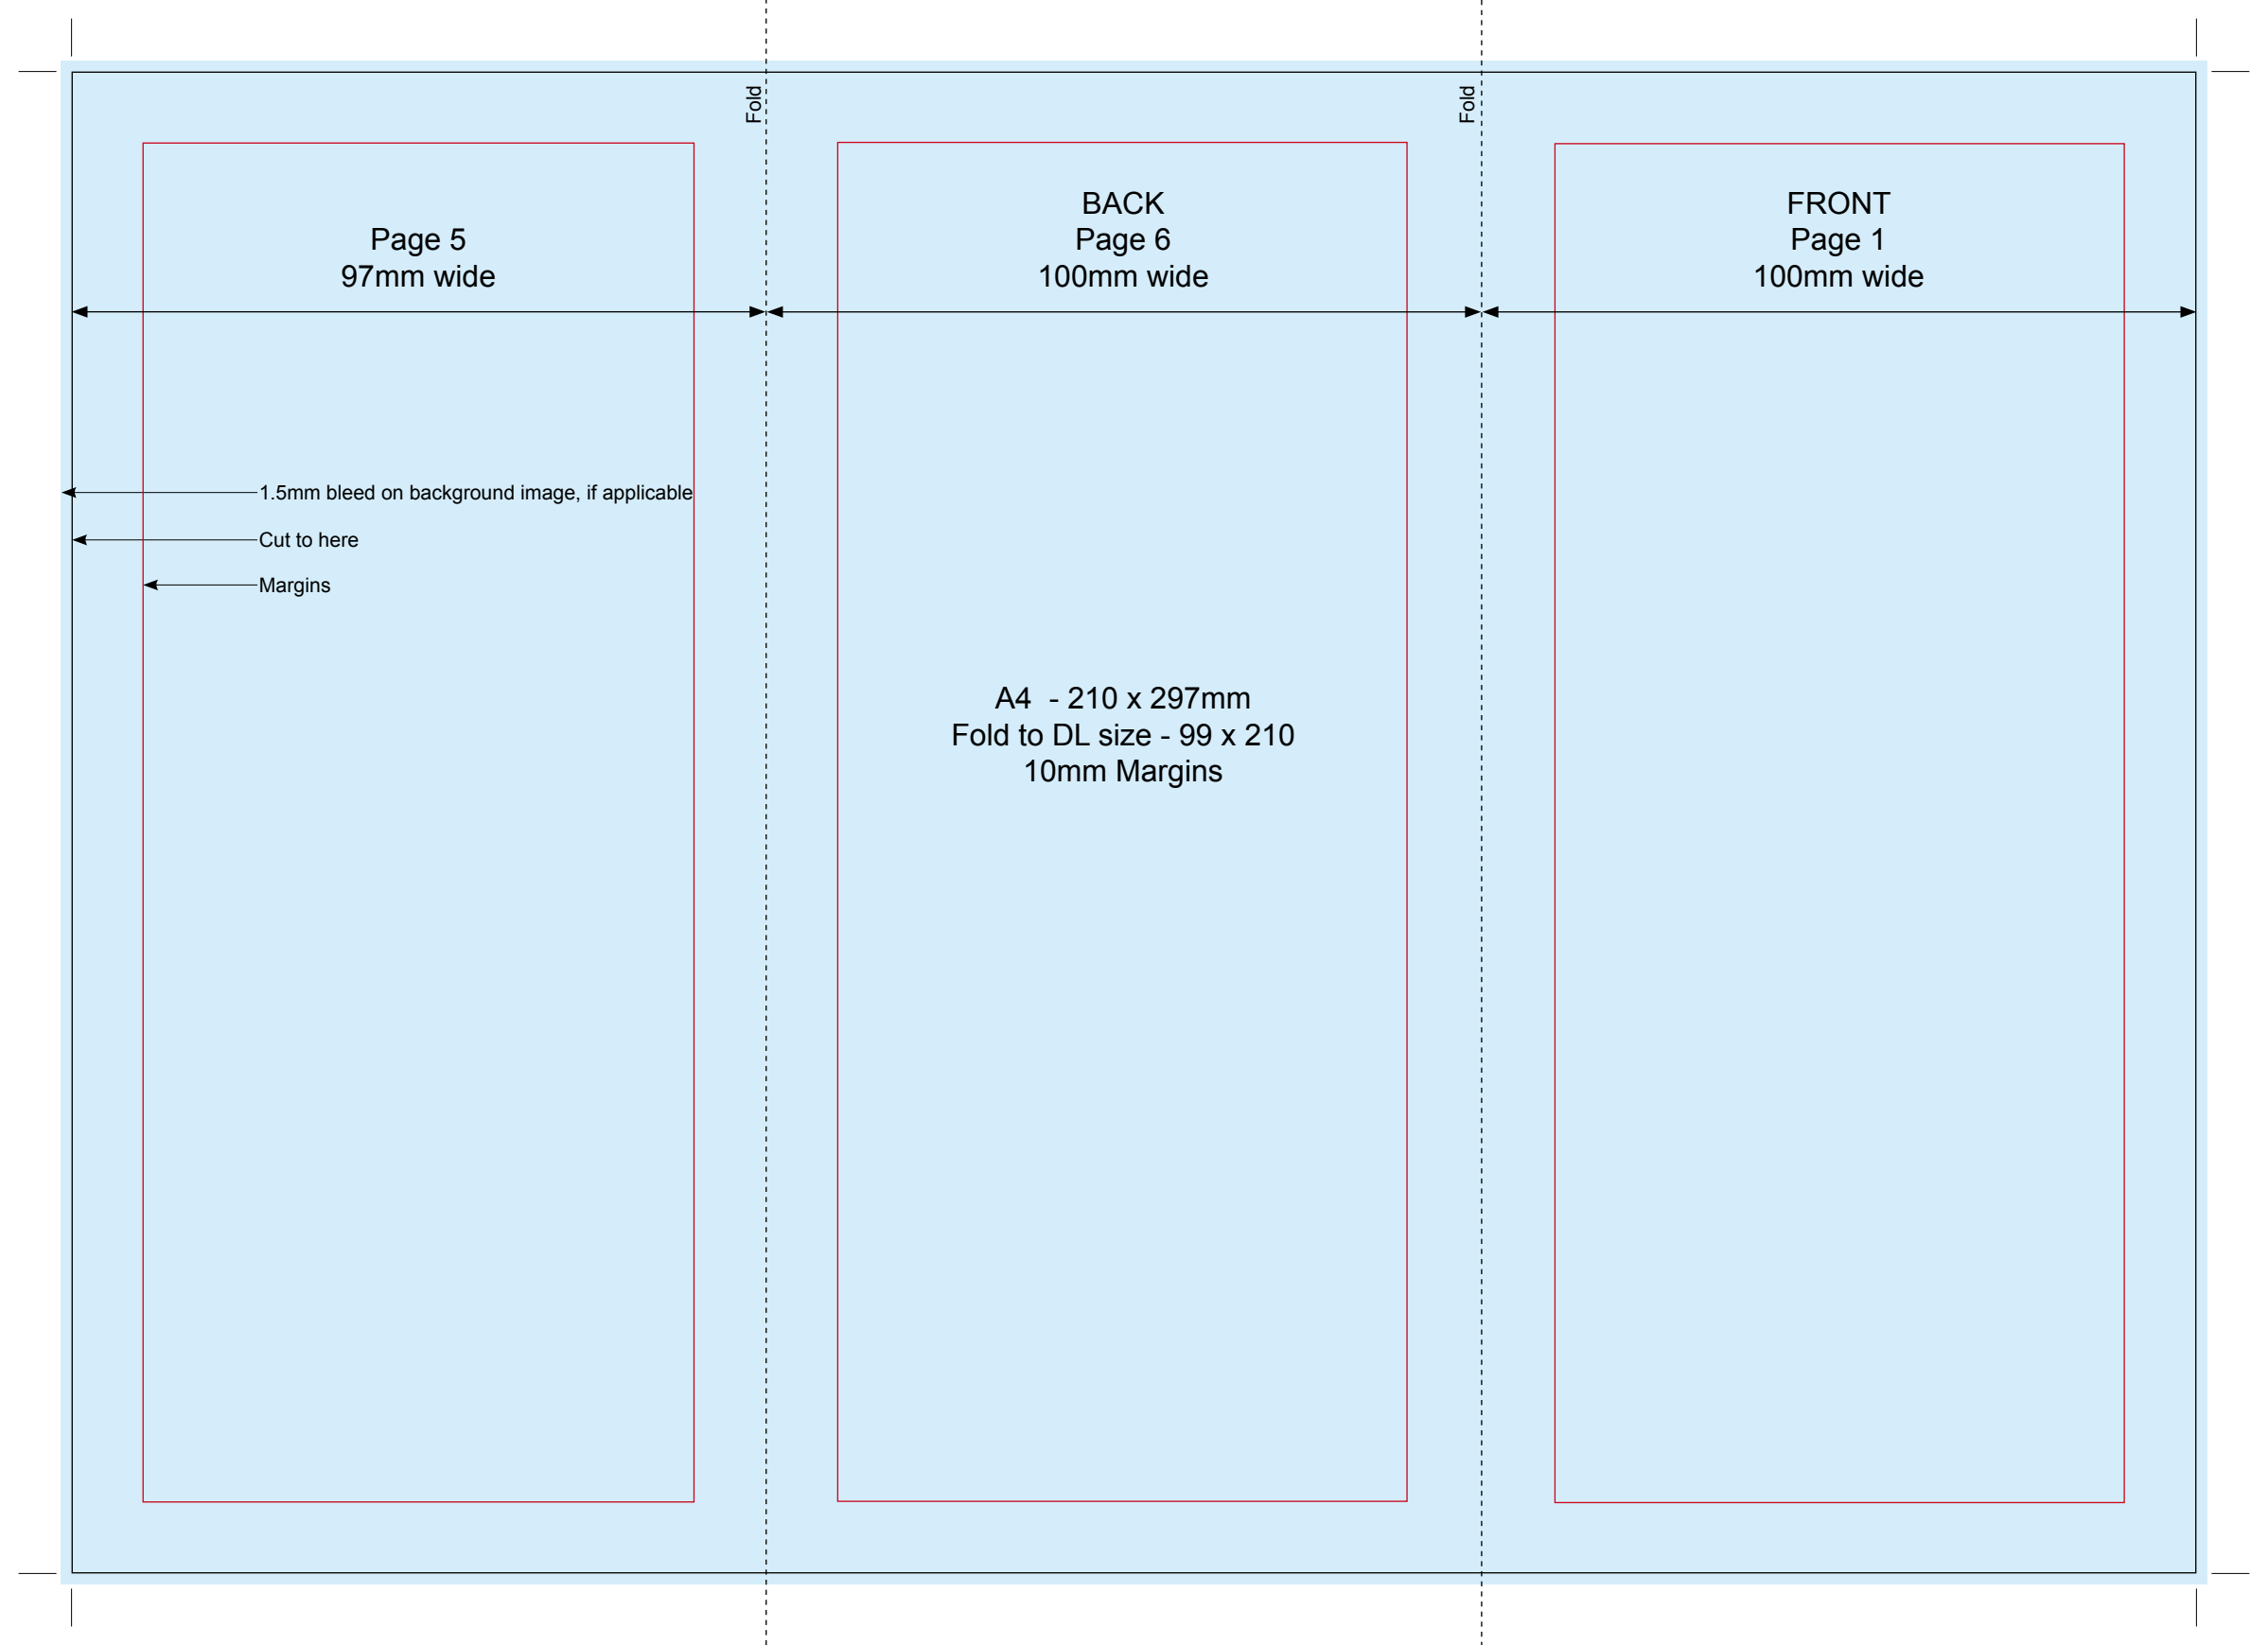

Page 5
97mm wide

BACK
Page 6
100mm wide

FRONT
Page 1
100mm wide

1.5mm bleed on background image, if applicable

Cut to here

Margins

A4 - 210 x 297mm
Fold to DL size - 99 x 210
10mm Margins

Fold

Fold

Page 2
100mm wide

Page 3
100mm wide

Page 4
97mm wide

1.5mm bleed on background image, if applicable

Cut to here

Margins

A4 - 210 x 297mm
Fold to DL size - 99 x 210
10mm Margins

Fold

Fold